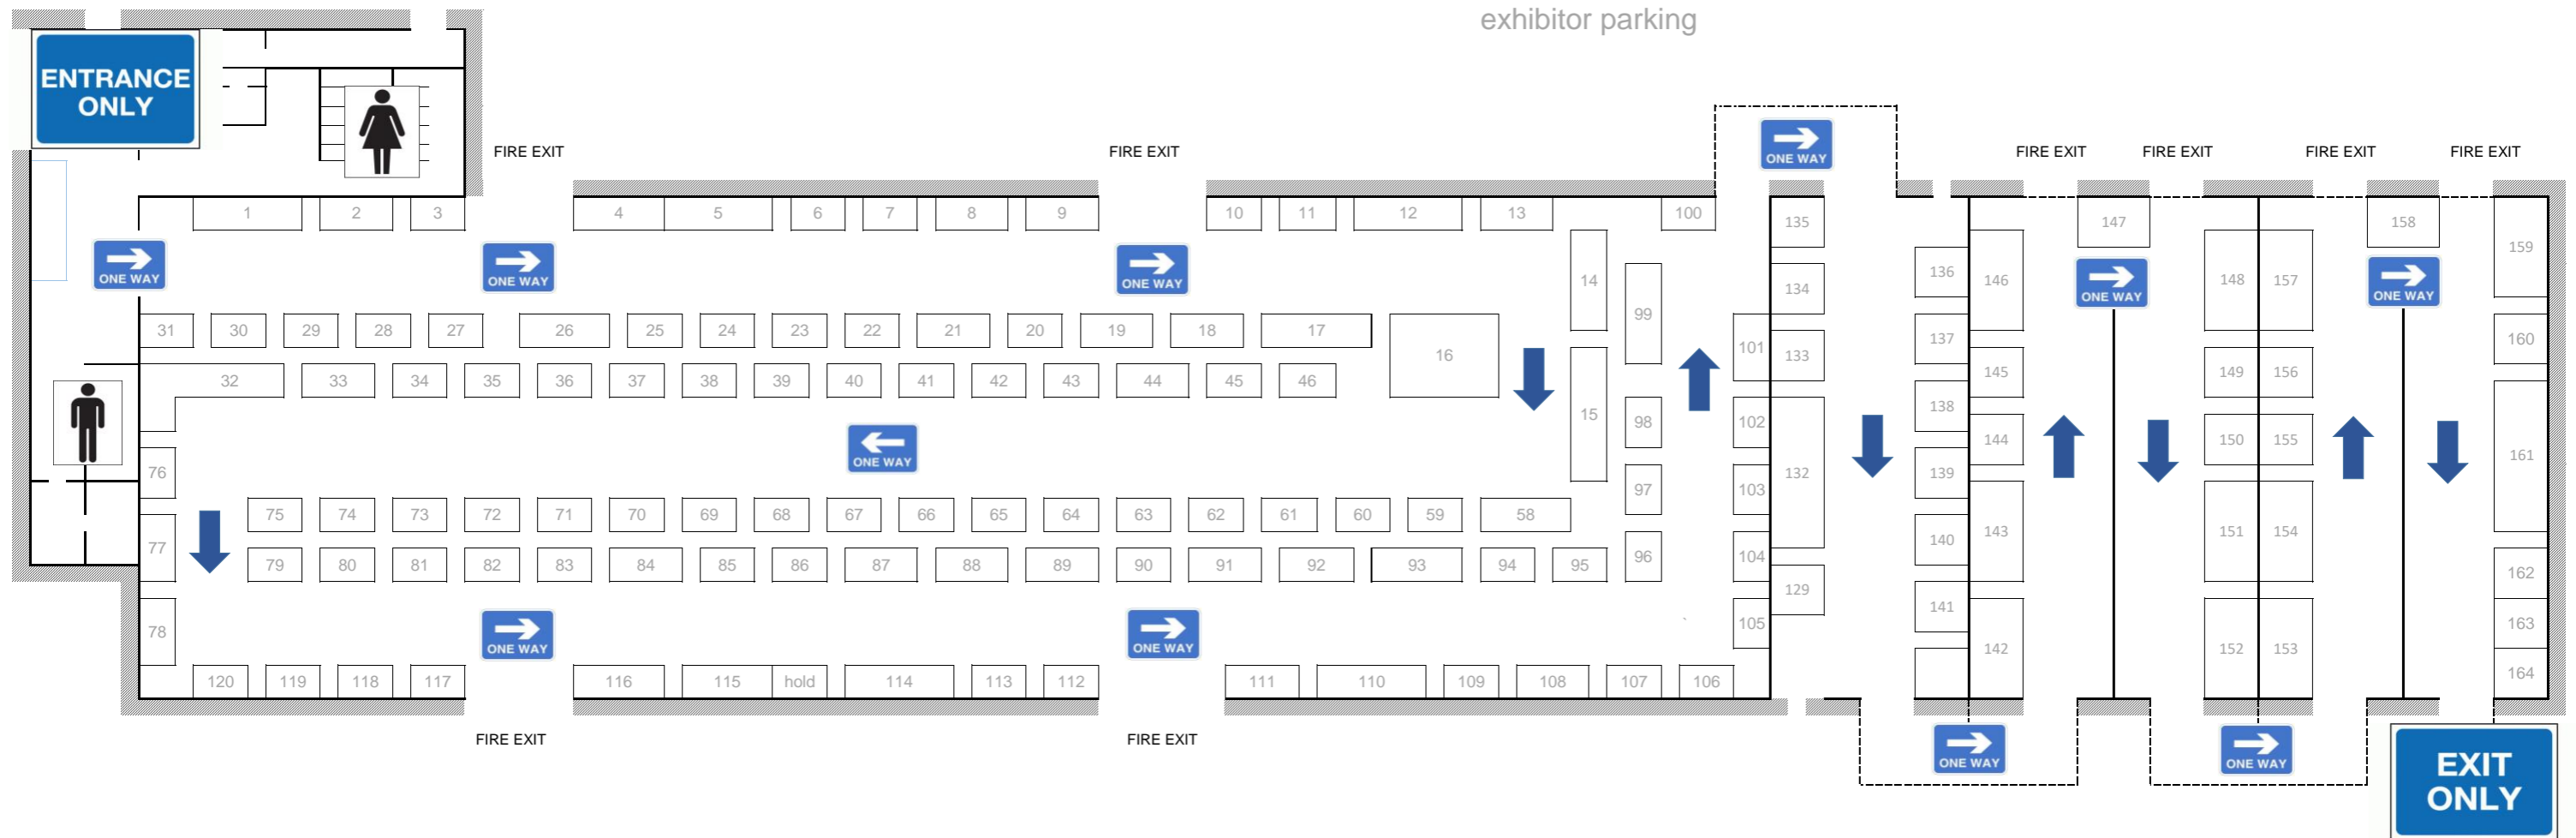

Norfolk Gift Show Shopping Hall Floor Plan

wash hands - use hand sanitising stations

wear **face masks** while in halls

social distance - at least 1m space